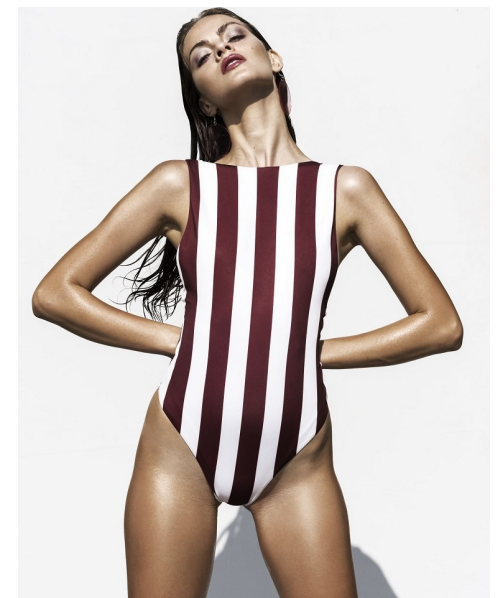

ediony

Height 172cm/5'7.5" Bust 81cm/32" B Waist 61cm/24" Hips 88cm/34.5"
Shoe 39 EU/8 US/6 UK Hair Brown Eyes Brown

pulse.
MODEL MANAGEMENT

Pulse Model Management

2nd Floor, Lifestyle Centre, 50 Kloof St, Gardens, Cape Town
Office 1/9B, Level 1, 6-8 High St, Rosenpark, Durbanville