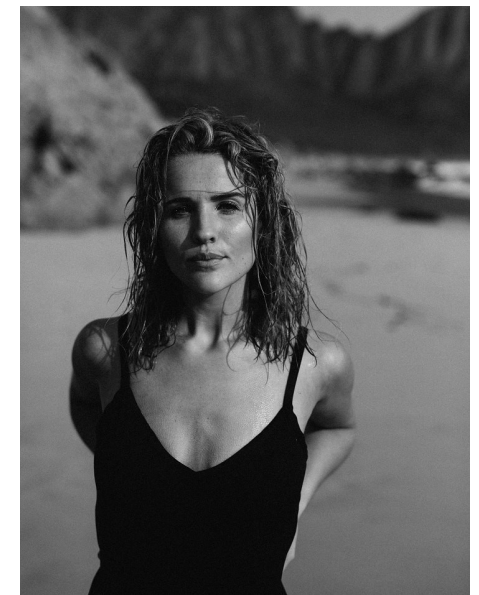

christi

Height 173cm/5'8" Bust 84cm/33" C Waist 65cm/25.5" Hips 91cm/36"
Shoe 42.5 EU/11.5 US/8 UK Hair Blonde Eyes Blue

pulse.
MODEL MANAGEMENT

Pulse Model Management

2nd Floor, Lifestyle Centre, 50 Kloof St, Gardens, Cape Town
Office 1/9B, Level 1, 6-8 High St, Rosenpark, Durbanville