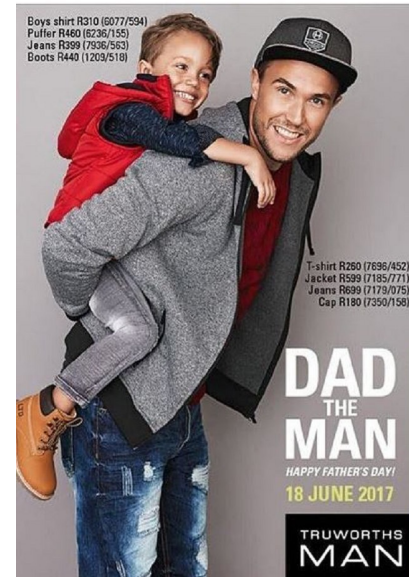

thomas james

Height 106cm/3'5.5" Shoe 28.5 EU/12 US/11 UK(kids) Size 5 - 6 Hair Light Brown Eyes Brown

pulse.
MODEL MANAGEMENT

Pulse Model Management
2nd Floor, Lifestyle Centre, 50 Kloof St, Gardens, Cape Town