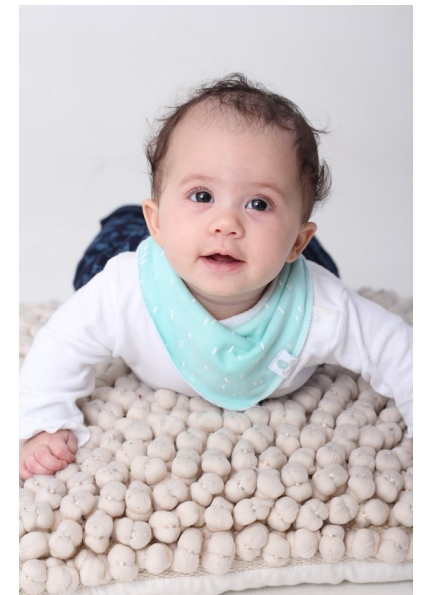

saoirse

Height 65cm/2'1" Size 3 - 6 months Hair Black Eyes Black

pulse.
MODEL MANAGEMENT

Pulse Model Management

2nd Floor, Lifestyle Centre, 50 Kloof St, Gardens, Cape Town
Office 1/9B, Level 1, 6-8 High St, Rosenpark, Durbanville