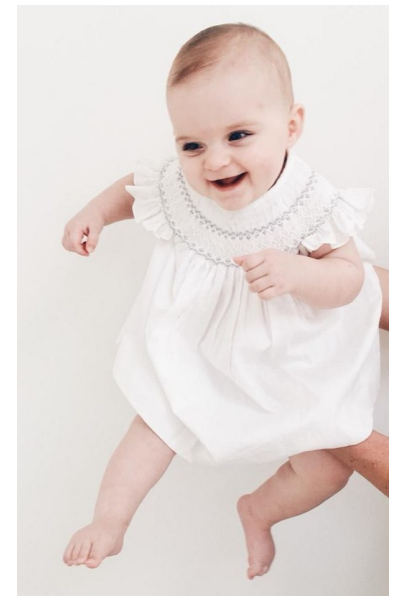

noa

Height 71cm/2'4" Size 9 - 12 months Hair Brown Eyes Hazel

pulse.
MODEL MANAGEMENT

Pulse Model Management
2nd Floor, Lifestyle Centre, 50 Kloof St, Gardens, Cape Town
Office 1/9B, Level 1, 6-8 High St, Rosenpark, Durbanville